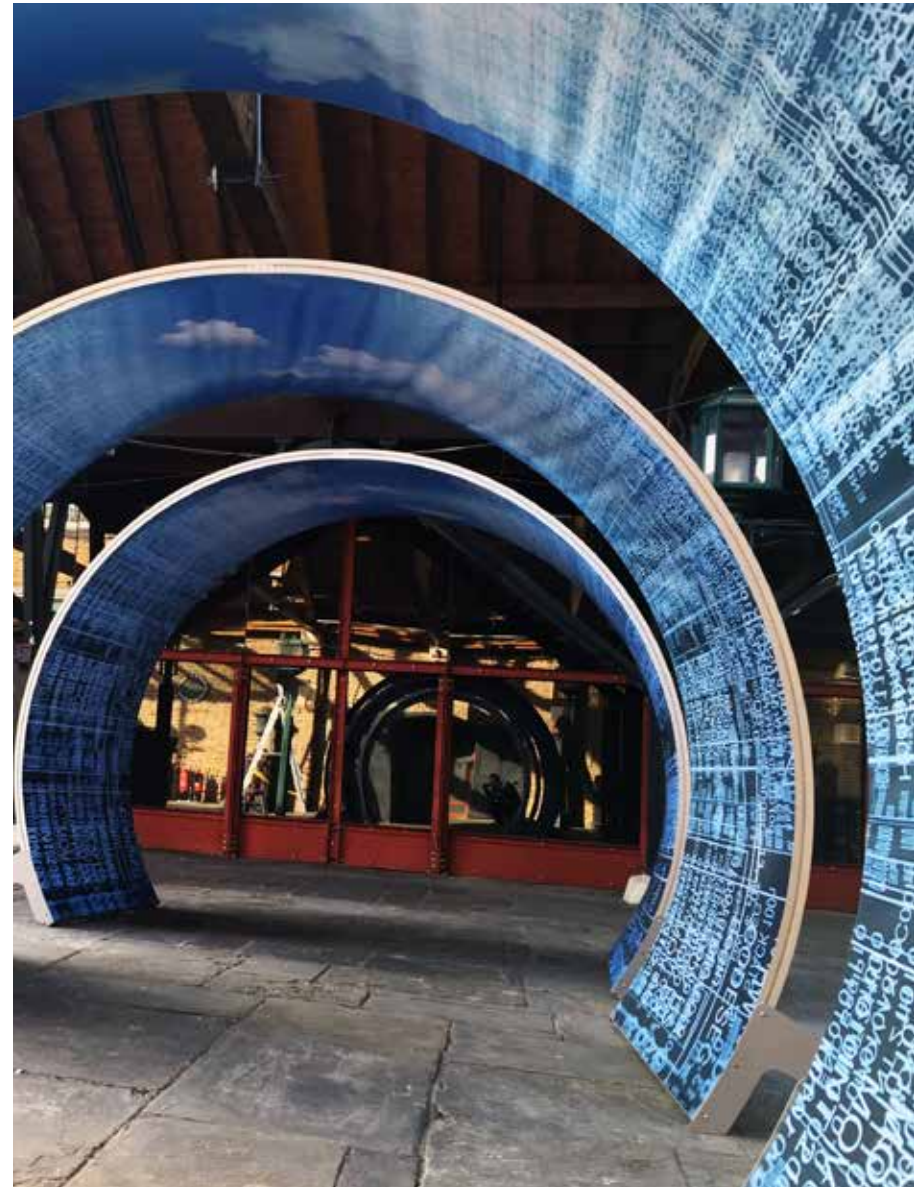

we've got it covered
Displayways

Tension
Fabric
Systems

Heavy Duty Tension Framing Systems

large scale tension systems for indoors and outdoors

Shaped Tension Fabric Systems

System now offers the option of seamlessly wrapping curves

Seamless 3D Tension Fabric Solutions

New seamless graphic display system with hidden corners

Interior Tensioned Fabric Walls

Easy to change and easy to install internal wall branding.

Wooden TFS frames

Available in two size, 19mm and 27m deep in Oak, Teak, Zebra, Ebony and Maple